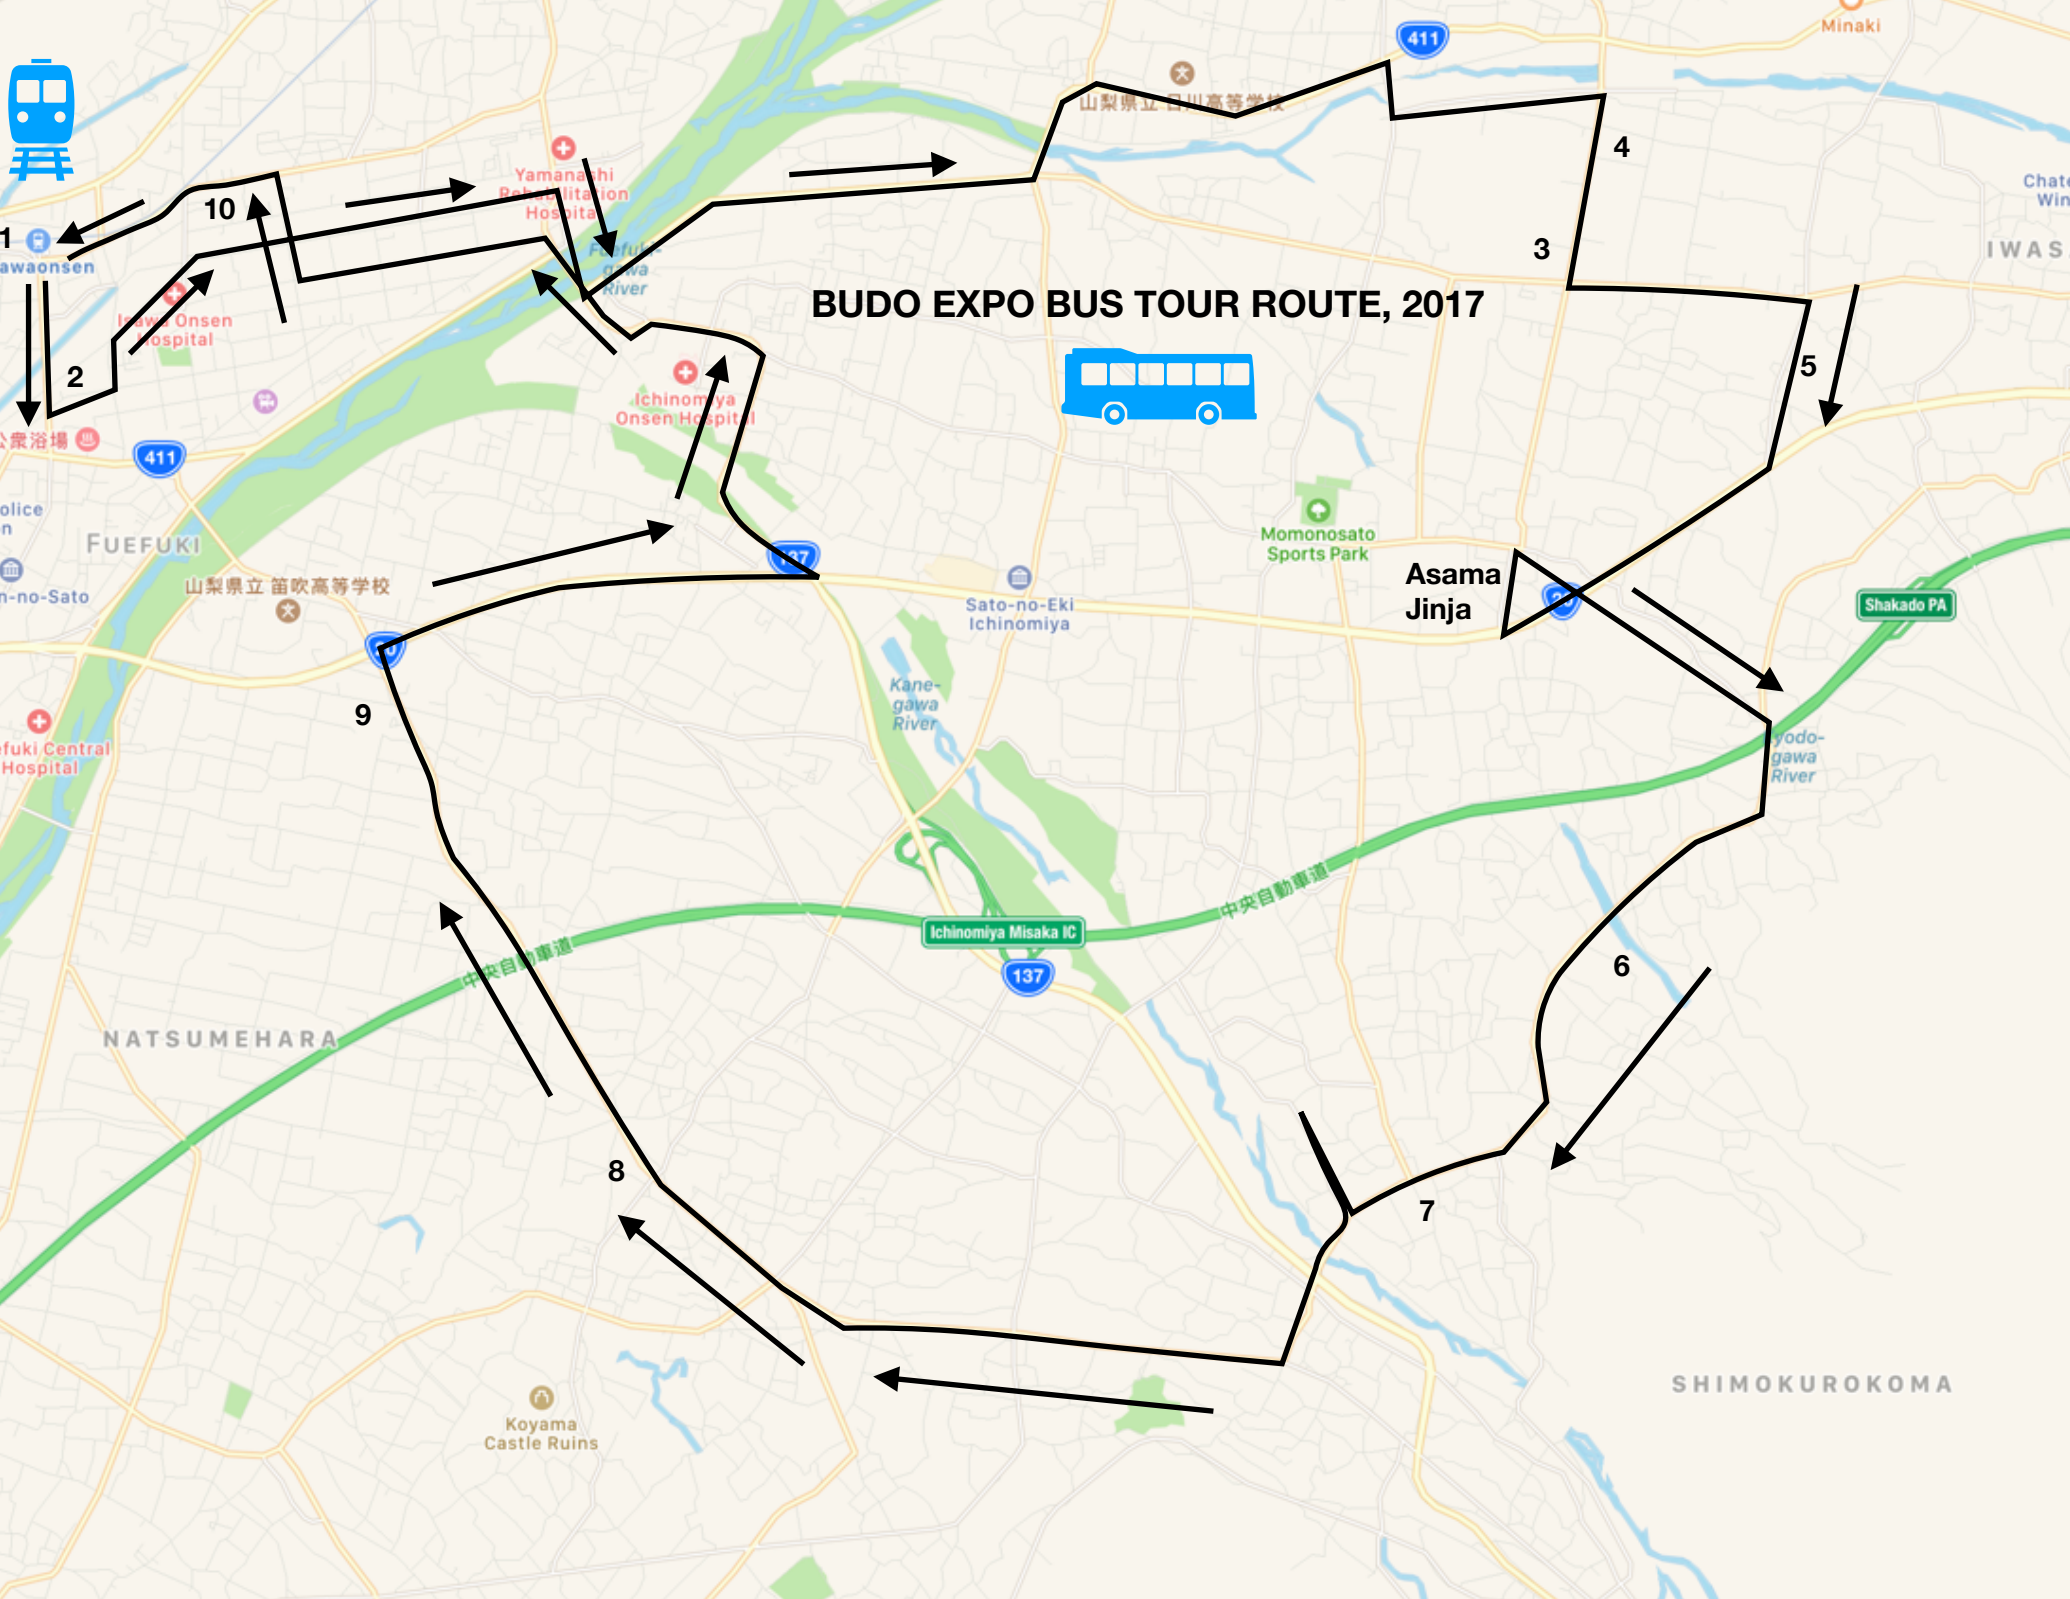

BUDO EXPO BUS TOUR ROUTE, 2017

1 Isawaonsen

10

2

4

3

5

9

NATSUMEHARA

Koyama Castle Ruins

Sato-no-Eki Ichinomiya

Momonosato Sports Park

Kane-gawa River

Yodo-gawa River

Yamanashi Rehabilitation Hospital

Ichinomiya Onsen Hospital

BUS TOUR STOPS

Isawa Onsen Station	9:30	10:10	10:50	11:30	12:35	13:15	13:55	14:35	15:15	15:55
Monde Winery	9:33	10:13	10:53	11:33	12:38	13:18	13:58	14:38	15:18	15:58
AWAKW Market	9:35	10:15	10:55	11:35	12:40	13:20	14:00	14:40	15:20	16:00
Sakura Onsen Dori	9:37	10:17	10:57	11:37	12:42	13:22	14:02	14:42	15:22	16:02
Daikokuen	9:45	10:25	11: 05	11:45	12:50	13:30	14:10	14:50	15:30	16:10
Kaoen	9:47	10:27	11:07	11:47	12:52	13:32	14:12	14:52	15:32	16:12
Toshinyoshu	9:52	10:32	11:12	11:52	12:57	13:37	14:17	14:57	15:37	16:17
Yahagi Yoshu	9:57	10:37	11:17	11:57	13:02	13:42	14:22	15:02	15:42	16:22
Minami Noro Shingo Waki	10:01	10:41	11:21	12:01	13:06	13:46	14:26	15:06	15:46	16:26
Asama Jinja Parking	10:05	10:45	11:25	12:05	13:10	13:50	14:30	15:10	15:50	16:30
Miharashien	10:10	10:50	11:30	12:10	13:15	13:55	14:35	15:15	15:55	16:35
Alps Wine	10:11	10:51	11:31	12:11	13:16	13:56	14:36	15:16	15:56	16:36
Horiuchi Noen	10:13	10:53	11:33	12:13	13:18	13:58	14:38	15:18	15:58	16:38
Kinouen	10:15	10:55	11:35	12:15	13:20	14:00	14:40	15:20	16:00	16:40
Misaka Togenkyo Koen	10:19	10:59	11:39	12:19	13:24	14:04	14:44	15:24	16:04	16:44
Misaka Fruits Kaido	10:22	11:02	11:42	12:22	13:27	14:07	14:47	15:27	16:07	16:47
Misaka Noen	10:25	11:05	11:45	12:25	13:30	14:10	14:50	15:30	16:10	16:50
Yamanashi Prefectural Museum	10:28	11:08	11:48	12:28	13:33	14:13	14:53	15:33	16:13	16:53
Kikori Ryokan	10:38	11:18	11:58	12:38	13:43	14:23	15:03	15:43	16:23	17:03
Ashiyu Hiroba	10:40	11:20	12:00	12:40	13:45	14:25	15:05	15:45	16:25	17:05
Mars Winery	10:43	11:23	12:03	12:43	13:48	14:28	15:08	15:48	16:28	17:08
Isawa Onsen Station	10:45	11:25	12:05	12:45	13:50	14:30	15:10	15:50	16:30	17:10